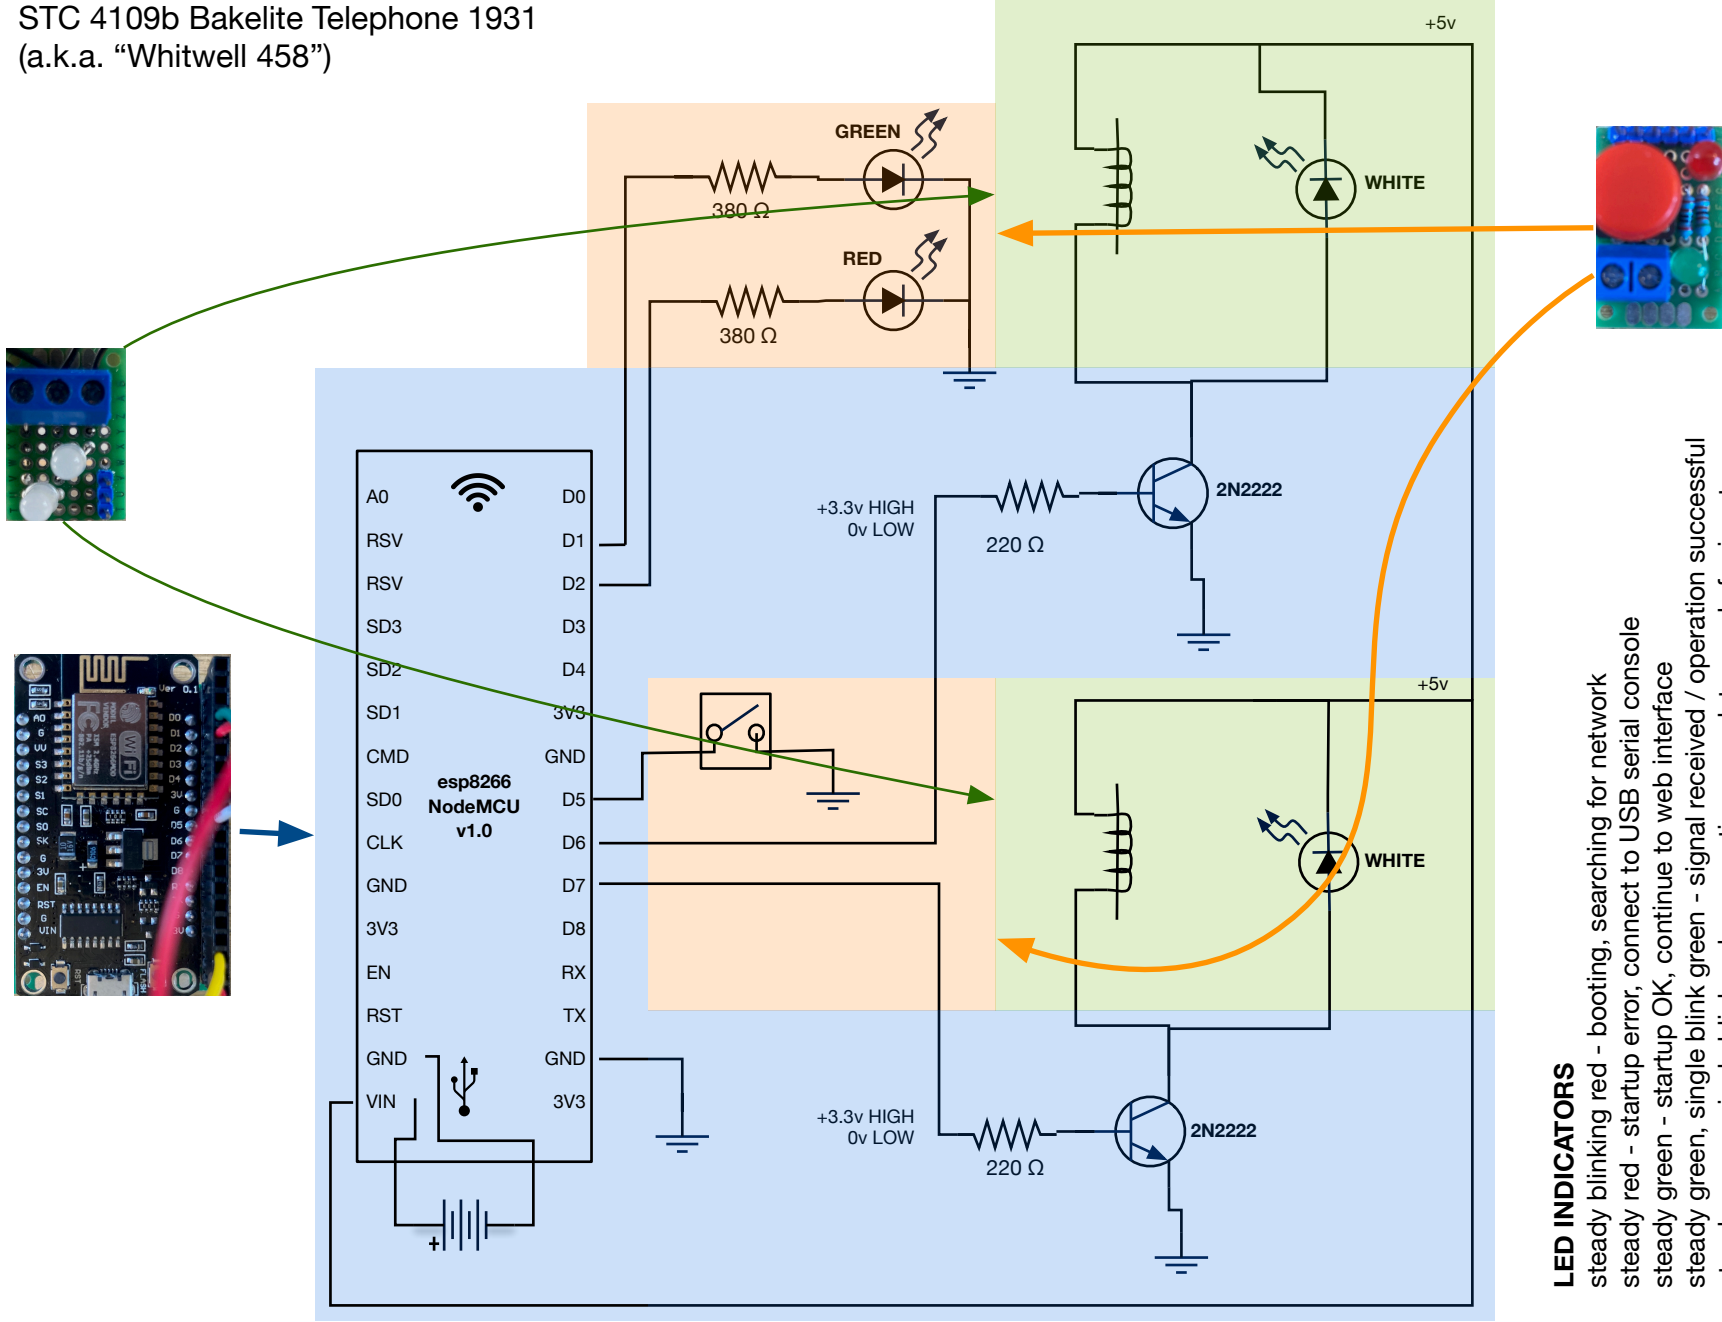

STC 4109b Bakelite Telephone 1931
(a.k.a. "Whitwell 458")

LED INDICATORS

- steady blinking red - booting, searching for network
- steady red - startup error, connect to USB serial console
- steady green - startup OK, continue to web interface
- steady green, single blink green - signal received / operation successful
- steady green, single blink red - operation complete, ready for input
- flashing white - ringing